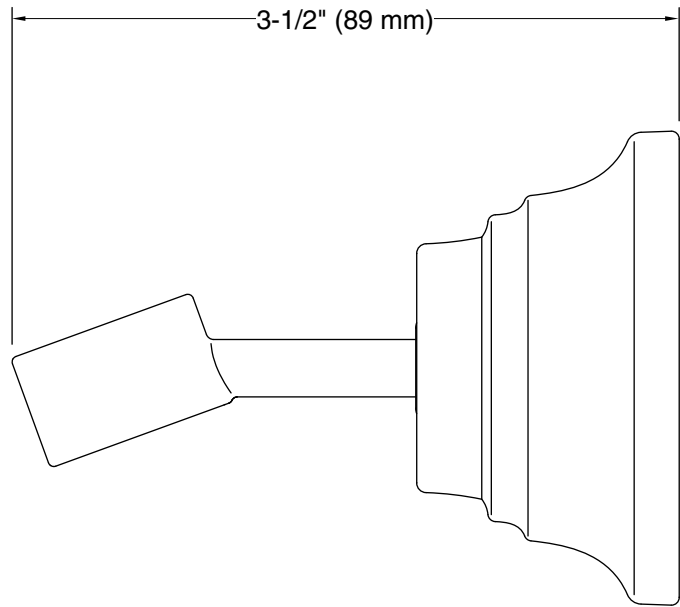

Technical Information

All product dimensions are nominal.

Installation Type: Wall-mount

Material: Brass

Notes

Install this product according to the installation guide.