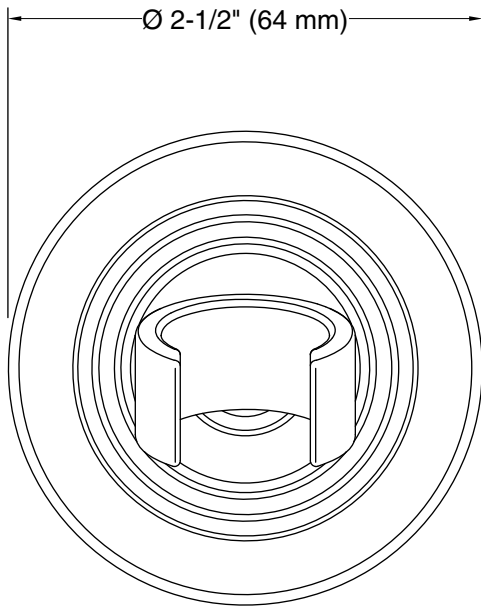

Technical Information

All product dimensions are nominal.

Installation Type: Wall-mount

Material: Brass

Notes

Install this product according to the installation guide.